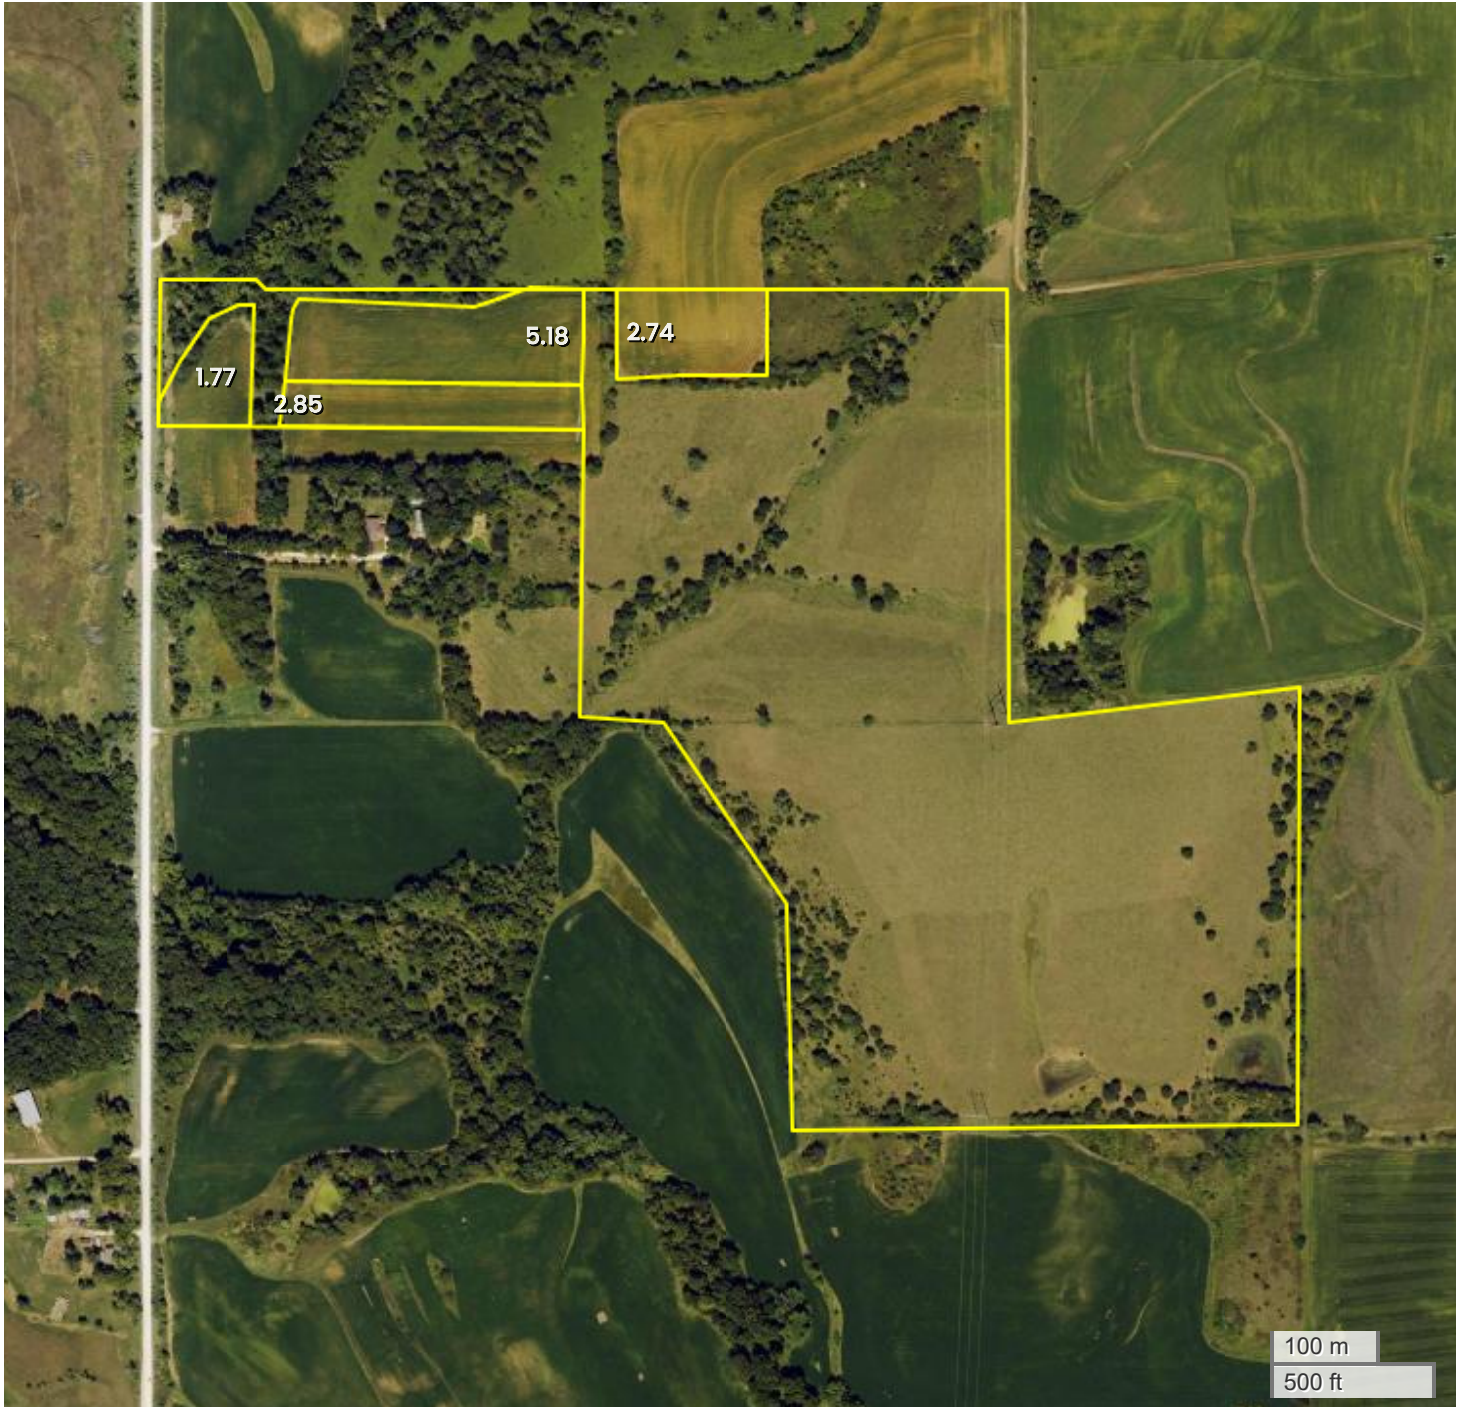

FARM 96.9 (96.91 AC TOTAL, 12.54 AC TILLABLE)

AERIAL MAP

Center: 41.469953, -93.903043

13-77N-27W

Jefferson Township

Madison County, IA

FarmWorth, LLC makes no warranties, express or implied, regarding the accuracy of any information provided through FarmWorth.com. User is solely responsible for independently verifying all information prior to use and waives any claims against FarmWorth, LLC arising from inaccuracies in such information.